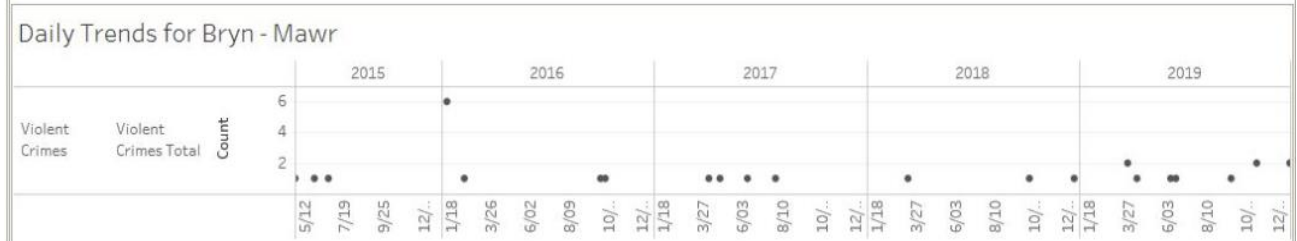

Crime Map Bryn Mawr

Year: 2019

Crime For: 1/1/2019 to 12/31/2019														
Violent Crimes					Property Crimes						Total			
Homicide	Rape	Robbery	Aggravate d Assault	Domestic A ggravated Assault	Violent Crimes Total	Burglary	Larceny	Theft From Motor Vehicle	Auto Theft	Arson	Property Crimes Total	Part I Total	Part II Total	Non-UCR Total
	1	2	7	1	10	16	41	21	20	1	78	88	47	111

Violent Crimes Total

Year: 2018

Crime For: 1/1/2018 to 12/31/2018														
Violent Crimes						Property Crimes						Total		
Homicide	Rape	Robbery	Aggravate d Assault	Domestic A ggravated Assault	Violent Crimes Total	Burglary	Larceny	Theft From Motor Vehicle	Auto Theft	Arson	Property Crimes Total	Part I Total	Part II Total	Non-UCR Total
			3	1	3	17	34	8	7		58	61	52	58