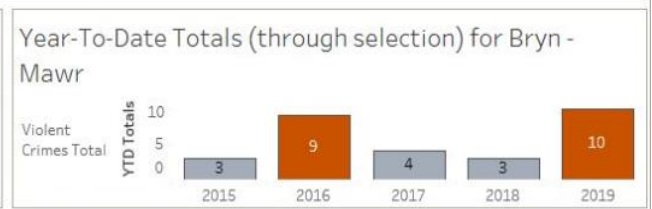

Crime Map Bryn Mawr

Year: 2019

Crime For: 1/1/2019 to 12/31/2019														
Violent Crimes					Property Crimes						Total			
Homicide	Rape	Robbery	Aggravate d Assault	Domestic A ggravated Assault	Violent Crimes Total	Burglary	Larceny	Theft From Motor Vehicle	Auto Theft	Arson	Property Crimes Total	Part I Total	Part II Total	Non-UCR Total
	1	2	7	1	10	16	41	21	20	1	78	88	47	111

Violent Crimes Total

Year: 2018

Crime For: 1/1/2018 to 12/31/2018														
Violent Crimes						Property Crimes						Total		
Homicide	Rape	Robbery	Aggravate d Assault	Domestic A ggravated Assault	Violent Crimes Total	Burglary	Larceny	Theft From Motor Vehicle	Auto Theft	Arson	Property Crimes Total	Part I Total	Part II Total	Non-UCR Total
			3	1	3	17	34	8	7		58	61	52	58

Violent Crimes Total