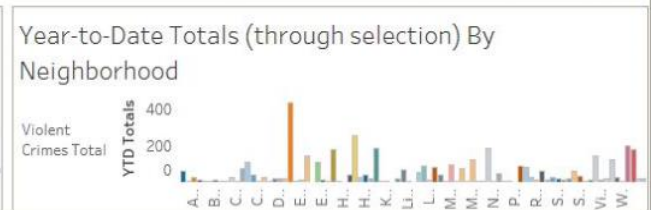

Crime Map Bryn Mawr

Year: 2019

Crime For: 1/1/2019 to 12/31/2019														
Violent Crimes					Property Crimes						Total			
Homicide	Rape	Robbery	Aggravate d Assault	Domestic A ggravated Assault	Violent Crimes Total	Burglary	Larceny	Theft From Motor Vehicle	Auto Theft	Arson	Property Crimes Total	Part I Total	Part II Total	Non-UCR Total
	1	2	7	1	10	16	41	21	20	1	78	88	47	111

Violent Crimes Total

Year: 2018

Crime For: 1/1/2018 to 12/31/2018														
Violent Crimes						Property Crimes						Total		
Homicide	Rape	Robbery	Aggravate d Assault	Domestic A ggravated Assault	Violent Crimes Total	Burglary	Larceny	Theft From Motor Vehicle	Auto Theft	Arson	Property Crimes Total	Part I Total	Part II Total	Non-UCR Total
			3	1	3	17	34	8	7		58	61	52	58