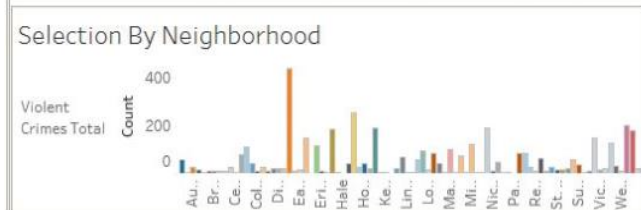

Crime Map Bryn Mawr

Year: 2019

Crime For: 1/1/2019 to 12/31/2019														
Violent Crimes					Property Crimes						Total			
Homicide	Rape	Robbery	Aggravate d Assault	Domestic A ggravated Assault	Violent Crimes Total	Burglary	Larceny	Theft From Motor Vehicle	Auto Theft	Arson	Property Crimes Total	Part I Total	Part II Total	Non-UCR Total
	1	2	7	1	10	16	41	21	20	1	78	88	47	111

Violent Crimes Total

Year: 2018

Crime For: 1/1/2018 to 12/31/2018														
Violent Crimes						Property Crimes						Total		
Homicide	Rape	Robbery	Aggravate d Assault	Domestic A ggravated Assault	Violent Crimes Total	Burglary	Larceny	Theft From Motor Vehicle	Auto Theft	Arson	Property Crimes Total	Part I Total	Part II Total	Non-UCR Total
			3	1	3	17	34	8	7		58	61	52	58

Violent Crimes Total